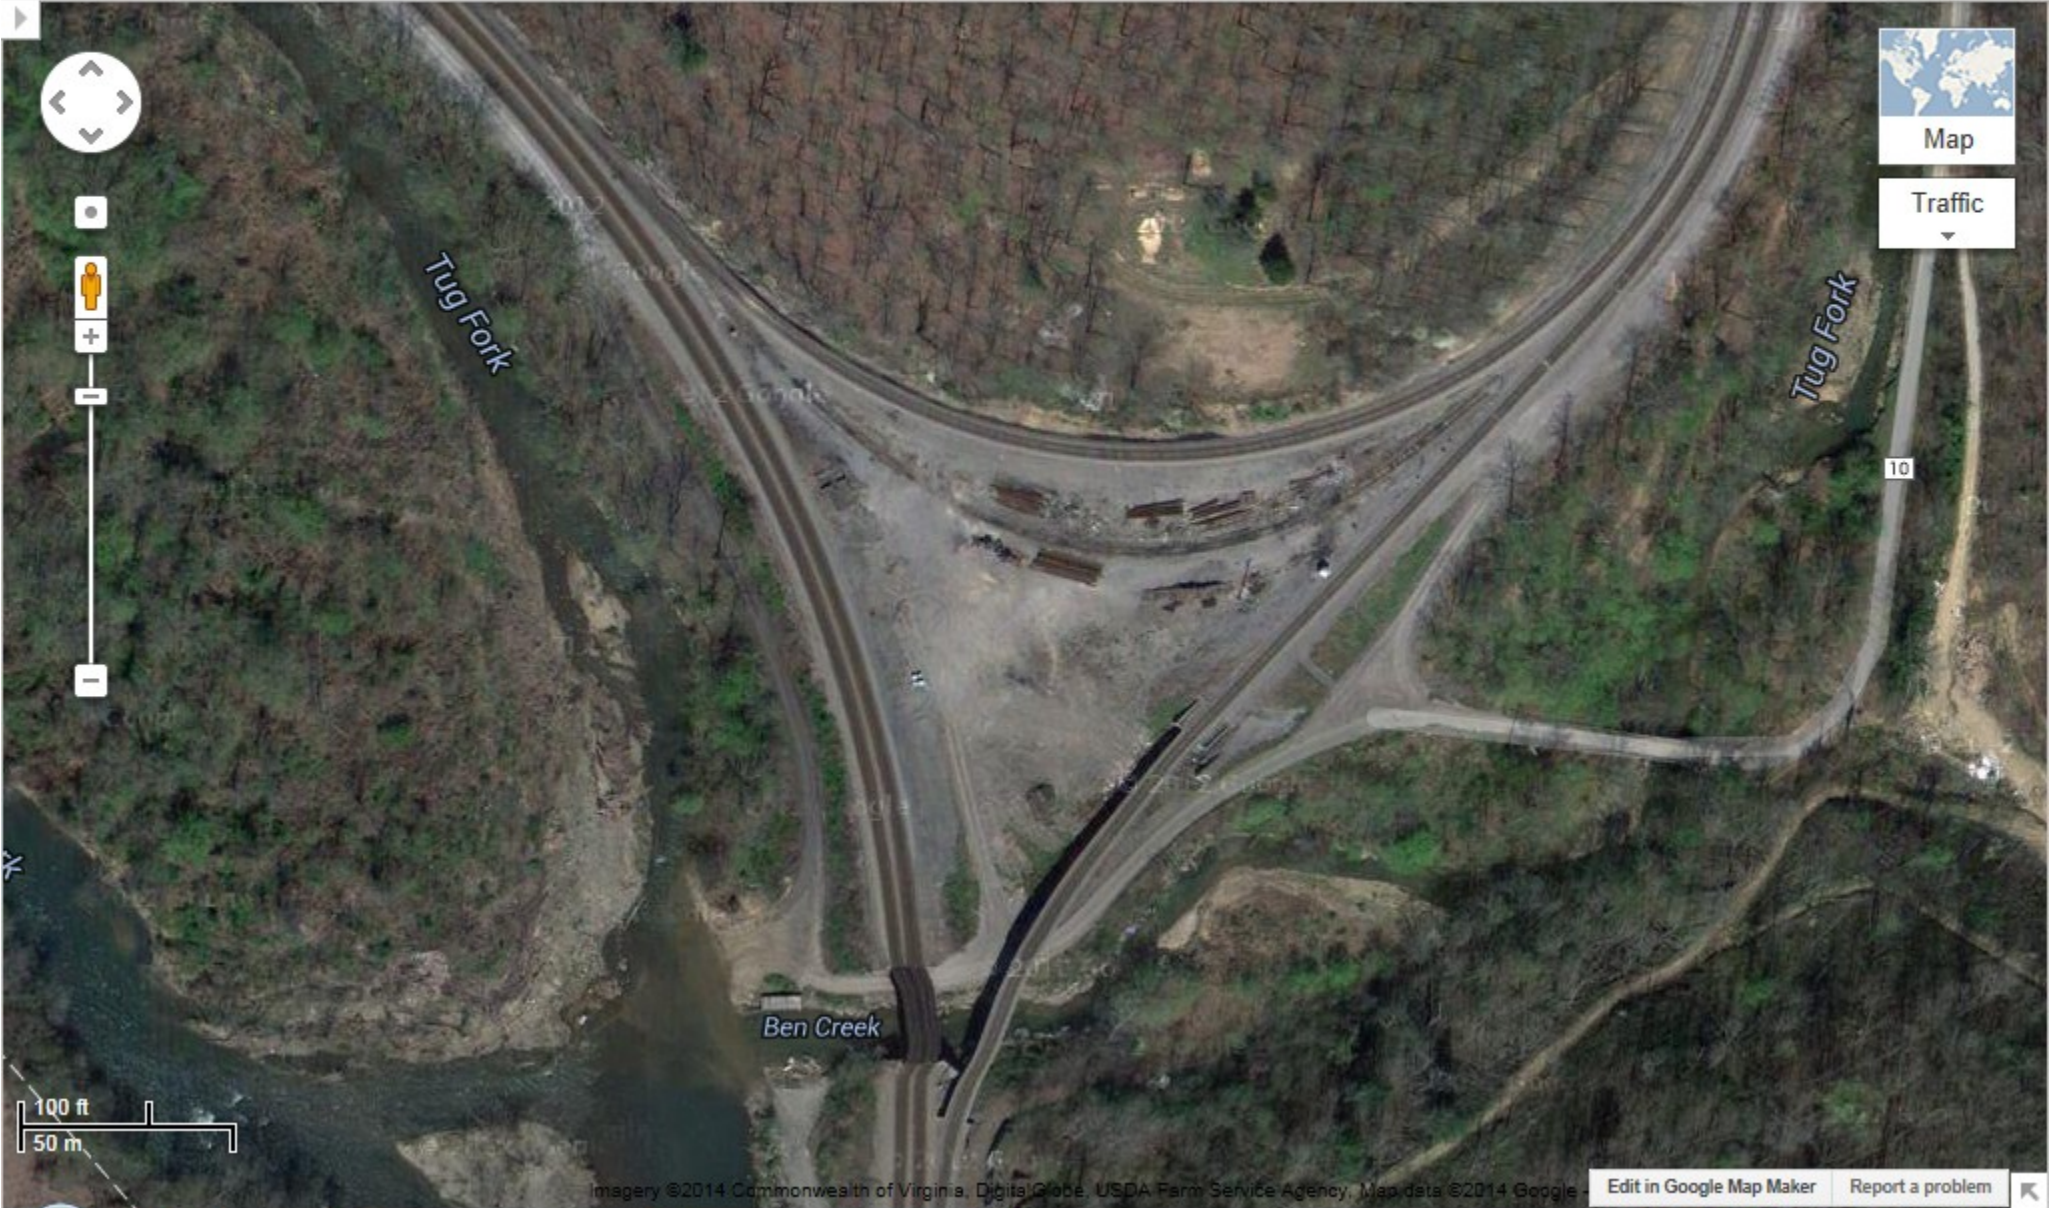

Wharncliffe, WV

+Jim

Share

[Edit in Google Map Maker](#)

[Report a problem](#)

Wharncliffe, WV

+Jim [Grid Icon] [Bell Icon] Share [Profile Icon]

Wharncliffe, WV

+Jim [Grid Icon] [Bell Icon] Share [Profile Icon]

Map navigation controls: compass, street view, zoom in (+), zoom out (-), and a vertical scale bar.

Map style and traffic controls: [Map Icon] Map [Traffic Icon] Traffic

100 ft  
50 m

Wharncliffe, WV

+Jim [Grid Icon] [Bell Icon] Share [Profile Icon]